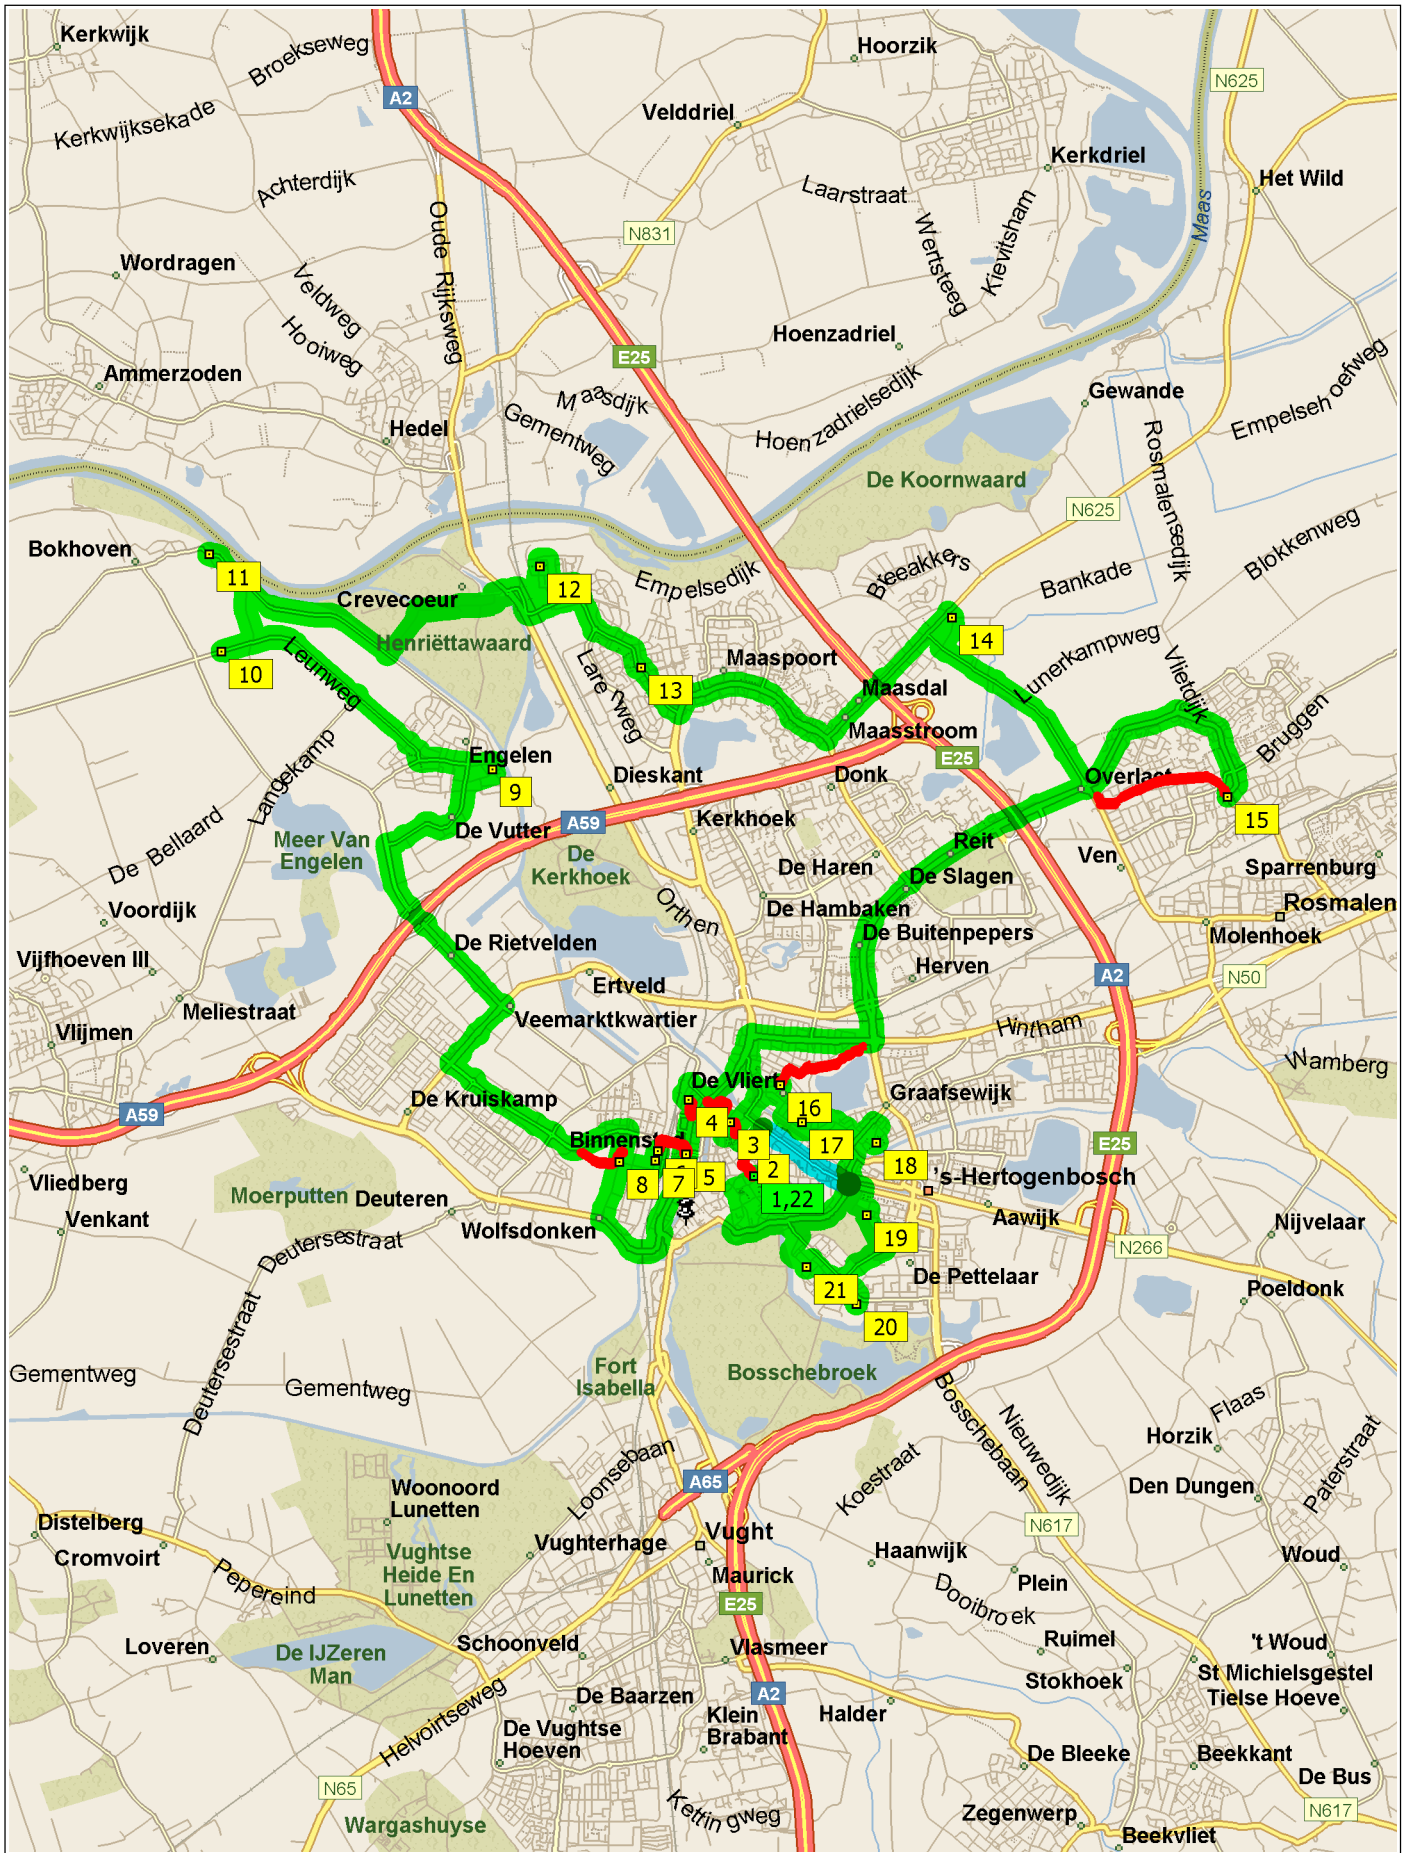

fietsroute-architectuurplein

47,3 kilometres; 2 hours, 3 minutes

11:00 0,0 km **1** Depart Kerkstraat 12, 's-Hertogenbosch on Local road(s) (South-West) for 90 m

11:00 0,1 km Turn LEFT (South-East) onto Verwersstraat for 0,3 km

11:02 0,4 km Continue (East) on Oude Dieze for 0,2 km

11:03 0,6 km Turn LEFT (East) onto Hekellaan for 0,7 km

11:04 1,3 km Turn LEFT (West) onto Zuid Willemsvaart for 0,9 km

11:06 2,1 km Turn LEFT (South-West) onto Tolbrugstraat for 0,2 km

11:06 2,4 km **2** At Arena, 's-Hertogenbosch, bear RIGHT (West) onto Pastoor de Kroonstraat for 0,2 km

11:07 2,5 km Continue (West) on Sint Geertruikerkhof for 90 m

11:08 2,6 km Turn RIGHT (North) onto Orthenstraat for 0,1 km